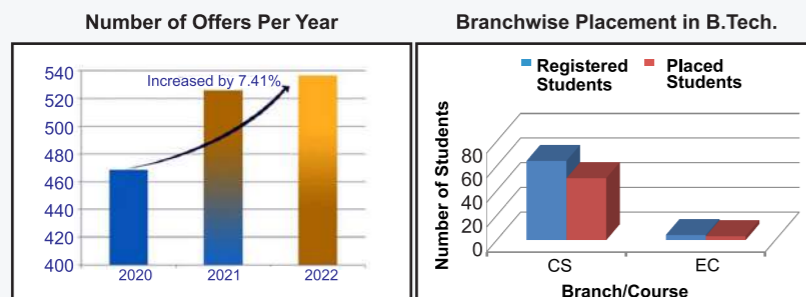

PLACEMENT STATISTICS 2022

and many more.....

SHRI RAM MURTI SMARAK TRUST INSTITUTIONS

• BAREILLY • LUCKNOW • UNNAO

Professional Education

- SRMS College of Engineering & Technology, Bareilly
- SRMS College of Engineering & Technology (Pharmacy), Bareilly
- SRMS Institute of Medical Sciences, Bareilly
- SRMS College of Engineering, Technology and Research, Bareilly
- SRMS Institute of Paramedical Sciences, Bareilly
- SRMS International Business School, Lucknow
- SRMS College of Nursing, Bareilly
- SRMS College of Nursing and Paramedical Sciences, Unnao
- SRMS College of Law, Bareilly
- SRMS Riddhima- A Centre of Performing & Fine Arts, Bareilly

Health Care

- SRMS Multi Super Speciality Tertiary Care Hospital & Trauma Centre, Bareilly
- R.R. Cancer Institute and Research Centre, Bareilly
- SRMS Functional Imaging & Medical Center, Lucknow
- SRMS Multi Speciality Hospital & Trauma Centre, Unnao
- SRMS Goodlife Hospital, Bareilly
- SRMS Step 2 Life (A Physical Rehabilitation & Physiotherapy Centre), Lucknow

Community Services

- Scholarship - • Entry Level Scholarship upto ₹ 40,000 • Academic Scholarship worth ₹ 3.5 Crore every year to the student of SRMS Institutions • All India Talent Scholarship of ₹ 50 Lakh to promote Research and Development
- Social Health Care - SRMS Hospital On Wheels, SRMS Mobile Telemedicine Bus, SRMS Janhit Chikitsa Yojna, SRMS Samudayik Swasthya Yojana, Cataract Eradication Program
- Educational Social Services - Round Table India Ladies Circle India SRMS Charitable School Unnao, Samudayik Sewa Yojna, Future Classroom, Mobile Smart Classroom

Contact

College Campus :
Ram Murti Puram, 13 KM,
Bareilly-Nainital Road, Prahladpur,
Bareilly- 243 202 (U.P.), India
☎ 0581 - 2582701- 03
📠 7900556000

Bareilly City Office :
N-3, Rampur Garden,
Bareilly - 243 001 (U.P.)
☎ 0581-2567571
SRMS Riddhima Office :
31, Hajiyapur, Opposite Model Town
Police Chowki, Stadium Road,
Bareilly - 243 005 (U.P.)
☎ 9458701600

Admission Helpline :
705599555, 9458701165

College of
Engineering,
Technology & Research